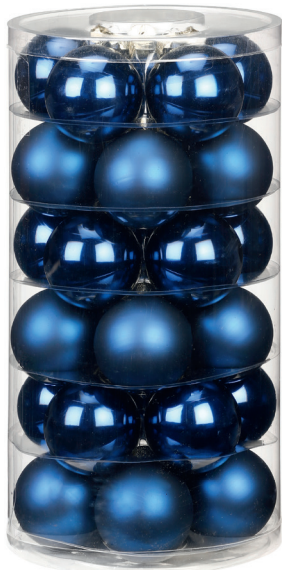

You can find matching Goods accessories in our 2021 trend theme "Elegant Evening".

MIDNIGHT BLUE | GREEN EMERALD

12368 C107

C101
Kugel, 3 cm
20 Stk., VE 24 Box
ball, 3 cm
20 pcs., unit 24 box

C102
Kugel, 3 cm
40 Stk., VE 12 Box
ball, 3 cm
40 pcs., unit 12 box