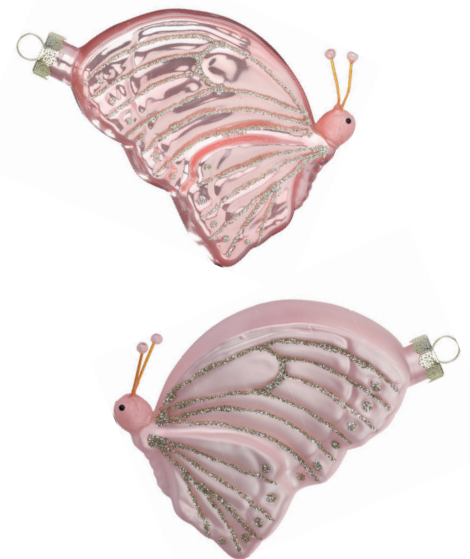

PEARLY ROSE

15334 C107

C101
Kugel, 3 cm
20 Stk., VE 24 Box
ball, 3 cm
20 pcs., unit 24 box

C103
Kugel, 4 cm
30 Stk., VE 15 Box
ball, 4 cm
30 pcs., unit 15 box

C105
Kugel, 6 cm
12 Stk., VE 24 Box
ball, 6 cm
12 pcs., unit 24 box

C106
Kugel, 6 cm
20 Stk., VE 12 Box
ball, 6 cm
20 pcs., unit 12 box

C107
Kugel, 6 cm
30 Stk., VE 12 Box
ball, 6 cm
30 pcs., unit 12 box

C109
Kugel, 8 cm
12 Stk., VE 12 Box
ball, 8 cm
12 pcs., unit 12 box

C110
Kugel, 10 cm
6 Stk., VE 12 Box
ball, 10 cm
6 pcs., unit 12 box

PEARLY ROSE

Rosa hat sich von seinem lieblichen, mädchenhaften Image befreit und zeigt sich feminin. Zarte Beigetöne verleihen der Farbkombination Eleganz und Klasse. Kombinationen: Champagne, Weinrötöne.

Passendes Goods-Zubehör finden Sie in unserem 2021 Trend-Thema "Christmas Emotion".

PEARLY ROSE

Pink has freed itself from its lovely, girlish image and presents itself as feminine. Delicate beige tones lend the colour combination elegance and class. Combinations: Champagne, Wine Red Shades.

You can find matching Goods accessories in our 2021 trend theme "Christmas Emotion".

15334 K041
Herz, 4 cm
8 Stk., VE 12 Box
heart, 4 cm
8 pcs., unit 12 box

15334 K043
Kugel, 2 cm
25 Stk., VE 12 Box
ball, 2 cm
25 pcs., unit 12 box

15334 K045
Zapfen, 4,5 cm
12 Stk., VE 12 Box
cone, 4,5 cm
12 pcs., unit 12 box

15334 K047
Strahlenstern, 4 cm
8 Stk., VE 12 Box
radiant star, 4 cm
8 pcs., unit 12 box

15334 C225
Spitze, 26 cm
2-fach sortiert, VE 18 Box
tree top, 26 cm
2 assorted, unit 18 box